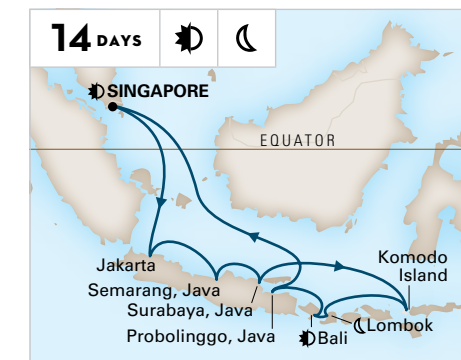

★ Celebrate the holidays on these sailings.

🚢 These Collectors' Voyages combine two back-to-back itineraries to give you a more in-depth experience for an incredible value.

NORTH PACIFIC CROSSING

SEATTLE TO YOKOHAMA (TOKYO)

Westerdam
2022: Sep 25

Note: This sailing is 15 calendar days in length.

JAPAN & RUSSIA

ROUNDTRIP YOKOHAMA (TOKYO)

Westerdam
2022: Oct 10

JAPAN, TAIWAN & THE PHILIPPINES

YOKOHAMA (TOKYO) TO HONG KONG

Westerdam
2022: Oct 24
2023: Feb 13♦

♦ This cruise visits Ishigaki in lieu of Miyakojima; see hollandamerica.com for details.

THE PHILIPPINES, MALAYSIA & THAILAND

HONG KONG TO SINGAPORE

Westerdam
2022: Nov 7
2023: Jan 2

INDONESIAN DISCOVERY

ROUNDTRIP SINGAPORE

EXPERIENCE A FULL TRANSIT OF THE PANAMA CANAL as you make your way south from Ft. Lauderdale to San Antonio (Santiago), Chile, on a Panama Canal & Inca Discovery voyage.

DRAMATIC VISTAS AND CENTURIES OF HISTORY