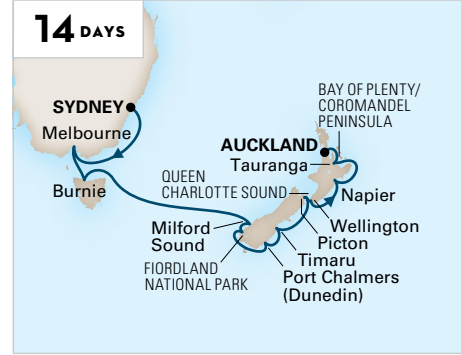

For the most up-to-date details and fares see hollandamerica.com.

Bora-Bora, French Polynesia

Burnie, Tasmania, Australia

New Zealand

AUSTRALIA & NEW ZEALAND

AUCKLAND TO SYDNEY

Noordam
2023: Jan 27

AUSTRALIA & NEW ZEALAND

SYDNEY TO AUCKLAND

Noordam
2023: Feb 11

Note: Milford Sound is a service call exclusively for shore excursions. Guests are not able to disembark for general shore leave.

HAWAII, TAHITI & MARQUESAS

ROUNDRIP SAN DIEGO

Zuiderdam
2023: Feb 18

AUSTRALIA & NEW ZEALAND

AUCKLAND TO SYDNEY

Noordam
2023: Feb 25; Mar 25

AUSTRALIA & NEW ZEALAND

SYDNEY TO AUCKLAND

Noordam
2023: Mar 11

Note: Milford Sound is a service call exclusively for shore excursions. Guests are not able to disembark for general shore leave.

SOUTH PACIFIC CROSSING

SYDNEY TO VANCOUVER

Noordam
2023: Apr 8

Note: This sailing is 24 calendar days in length.

Evening Stay. Departure between 10:00pm and Midnight.
Extended Stay. Departure leaving the next calendar day.