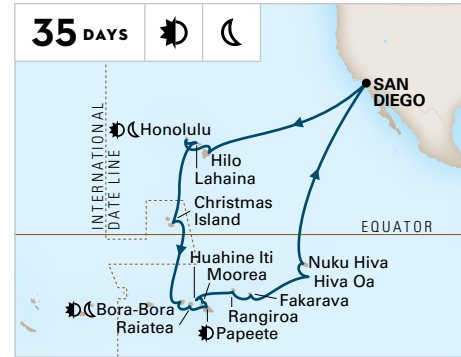

For the most up-to-date details and fares see hollandamerica.com.

Bora-Bora, French Polynesia

Burnie, Tasmania, Australia

New Zealand

AUSTRALIA & NEW ZEALAND

AUCKLAND TO SYDNEY

Noordam
2023: Jan 27

AUSTRALIA & NEW ZEALAND

SYDNEY TO AUCKLAND

Noordam
2023: Feb 11

Note: Milford Sound is a service call exclusively for shore excursions. Guests are not able to disembark for general shore leave.

HAWAII, TAHITI & MARQUESAS

ROUNDRIP SAN DIEGO

Zuiderdam
2023: Feb 18

AUSTRALIA & NEW ZEALAND

AUCKLAND TO SYDNEY

Noordam
2023: Feb 25; Mar 25

AUSTRALIA & NEW ZEALAND

SYDNEY TO AUCKLAND

Noordam
2023: Mar 11

Note: Milford Sound is a service call exclusively for shore excursions. Guests are not able to disembark for general shore leave.

SOUTH PACIFIC CROSSING

SYDNEY TO VANCOUVER

Noordam
2023: Apr 8

Note: This sailing is 24 calendar days in length.

Evening Stay. Departure between 10:00pm and Midnight.
Extended Stay. Departure leaving the next calendar day.