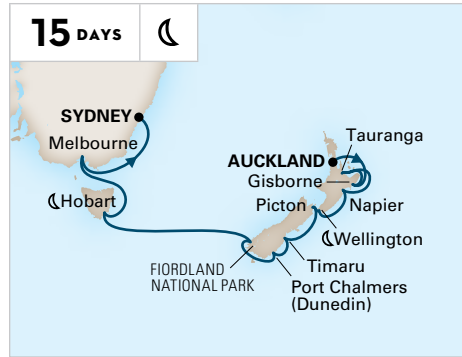

AUSTRALIA & NEW ZEALAND

SYDNEY TO AUCKLAND

Noordam

2023: Jan 14

Note: Milford Sound is a service call exclusively for shore excursions. Guests are not able to disembark for general shore leave.

Evening Stay. Departure between 10:00pm and Midnight.
Extended Stay. Departure leaving the next calendar day.

For the most up-to-date details and fares see hollandamerica.com.

Bora-Bora, French Polynesia

Burnie, Tasmania, Australia

New Zealand

AUSTRALIA & NEW ZEALAND

AUCKLAND TO SYDNEY

Noordam
2023: Jan 27

AUSTRALIA & NEW ZEALAND

SYDNEY TO AUCKLAND

Noordam
2023: Feb 11

Note: Milford Sound is a service call exclusively for shore excursions. Guests are not able to disembark for general shore leave.

HAWAII, TAHITI & MARQUESAS

ROUNDRIP SAN DIEGO

Zuiderdam
2023: Feb 18

AUSTRALIA & NEW ZEALAND

AUCKLAND TO SYDNEY

Noordam
2023: Feb 25; Mar 25

AUSTRALIA & NEW ZEALAND

SYDNEY TO AUCKLAND

Noordam
2023: Mar 11

Note: Milford Sound is a service call exclusively for shore excursions. Guests are not able to disembark for general shore leave.