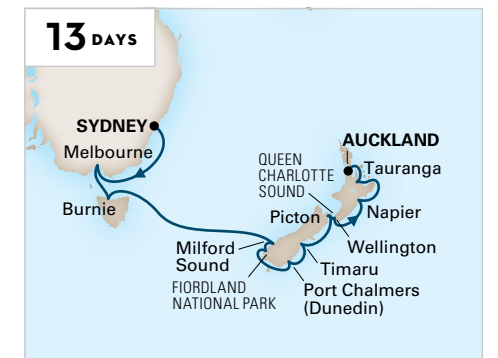

ROUNDTRIP SYDNEY

Noordam

2022: Nov 12

NEW ZEALAND DISCOVERY HOLIDAY

ROUNDTRIP SYDNEY

Noordam

2022: Dec 17*

* Celebrate the holidays on this sailing.

Note: Milford Sound is a service call exclusively for shore excursions. Guests are not able to disembark for general shore leave.

NEW ZEALAND DISCOVERY

ROUNDTRIP SYDNEY

Noordam

2023: Jan 2

Note: Milford Sound is a service call exclusively for shore excursions. Guests are not able to disembark for general shore leave.

AUSTRALIA & NEW ZEALAND

SYDNEY TO AUCKLAND

Noordam

2023: Jan 14

Note: Milford Sound is a service call exclusively for shore excursions. Guests are not able to disembark for general shore leave.

Evening Stay. Departure between 10:00pm and Midnight.
Extended Stay. Departure leaving the next calendar day.

For the most up-to-date details and fares see hollandamerica.com.

Bora-Bora, French Polynesia

Burnie, Tasmania, Australia

New Zealand

AUSTRALIA & NEW ZEALAND

AUCKLAND TO SYDNEY

Noordam
2023: Jan 27

AUSTRALIA & NEW ZEALAND