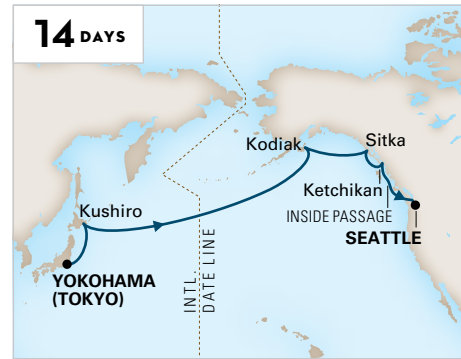

♦ This cruise visits Ishigaki in lieu of Miyakojima; see hollandamerica.com for details.

THE PHILIPPINES, MALAYSIA & THAILAND

HONG KONG TO SINGAPORE

Westerdam
2022: Nov 7
2023: Jan 2

INDONESIAN DISCOVERY

ROUNDTRIP SINGAPORE

Westerdam
2022: Dec 5

🌙 Evening Stay. Departure between 10:00pm and Midnight.
🌙 Extended Stay. Departure leaving the next calendar day.

For the most up-to-date details and fares see hollandamerica.com.

FAR EAST DISCOVERY

SINGAPORE TO HONG KONG

Westerdam
2022: Dec 19★
2023: Jan 16

★ Celebrate the holidays on this sailing.

Taipei, Taiwan

Hoi An, Vietnam

CHINA & JAPAN
HONG KONG TO YOKOHAMA (TOKYO)
 Westerdam
 2023: Jan 30; Feb 27

JAPAN EXPLORER
ROUNDTRIP YOKOHAMA (TOKYO)
 Westerdam
 2023: Mar 13

SOUTHERN JAPAN
ROUNDTRIP YOKOHAMA (TOKYO)
 Westerdam
 2023: Mar 27

JAPAN & RUSSIA
ROUNDTRIP YOKOHAMA (TOKYO)
 Westerdam
 2023: Apr 10

NORTH PACIFIC CROSSING
YOKOHAMA (TOKYO) TO SEATTLE
 Westerdam
 2023: Apr 24
 Note: This sailing is 13 calendar days in length.