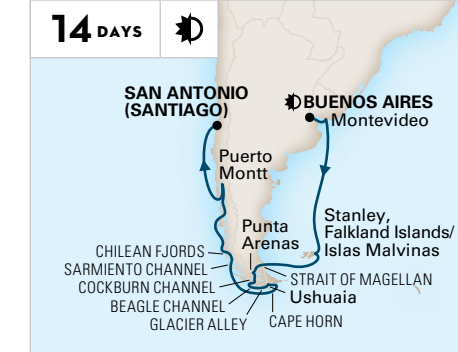

EXPERIENCE A FULL TRANSIT OF THE PANAMA CANAL as you make your way south from Ft. Lauderdale to San Antonio (Santiago), Chile, on a Panama Canal & Inca Discovery voyage.

DRAMATIC VISTAS AND CENTURIES OF HISTORY

* Celebrate the holidays on this sailing.

 These Collectors' Voyages combine two back-to-back itineraries to give you a more in-depth experience for an incredible value.

PANAMA CANAL & INCA DISCOVERY

FT. LAUDERDALE TO SAN ANTONIO (SANTIAGO)

Oosterdam
2022: Nov 19

SOUTH AMERICA PASSAGE

SAN ANTONIO (SANTIAGO) TO BUENOS AIRES

Oosterdam
2022: Dec 6
2023: Feb 24

SOUTH AMERICA & ANTARCTICA

BUENOS AIRES TO SAN ANTONIO (SANTIAGO)

Oosterdam
2022: Dec 20*
2023: Feb 2

* Celebrate the holidays on this sailing.

SOUTH AMERICA & ANTARCTICA

SAN ANTONIO (SANTIAGO) TO BUENOS AIRES

Oosterdam
2023: Jan 11

SOUTH AMERICA PASSAGE

BUENOS AIRES TO SAN ANTONIO (SANTIAGO)

Oosterdam
2023: Mar 10