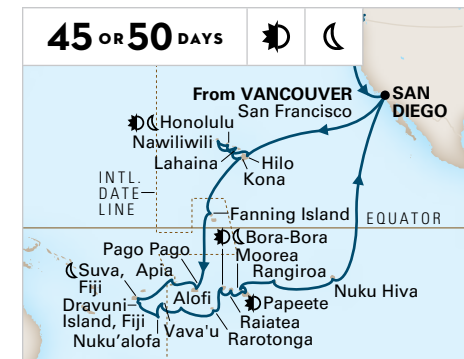

BEACHES, FIORDS AND LAGOONS

Moorea, French Polynesia

Darwin, Australia

New Zealand

2022-2023 AUSTRALIA, NEW ZEALAND & SOUTH PACIFIC CRUISES

SHIP	CRUISE	DAYS	CRUISE FROM	CRUISE TO	DEPARTURES
Zuiderdam	Tales of the South Pacific	50	Vancouver	San Diego	2022: Sep 28
Zuiderdam	Tales of the South Pacific	45	San Diego	San Diego	2022: Oct 3
Noordam	South Pacific Crossing	34	San Diego	Sydney	2022: Oct 8
Noordam	Australia Circumnavigation	35	Sydney	Sydney	2022: Nov 12
Noordam	New Zealand Discovery Holiday	16	Sydney	Sydney	2022: Dec 17*
Noordam	New Zealand Discovery	12	Sydney	Sydney	2023: Jan 2
Noordam	Australia & New Zealand	13	Sydney	Auckland	2023: Jan 14
Noordam	Australia & New Zealand	15	Auckland	Sydney	2023: Jan 27
Noordam	Australia & New Zealand	14	Sydney	Auckland	2023: Feb 11
Zuiderdam	Hawaii, Tahiti & Marquesas	35	San Diego	San Diego	2023: Feb 18
Noordam	Australia & New Zealand	14	Auckland	Sydney	2023: Feb 25; Mar 25
Noordam	Australia & New Zealand	14	Sydney	Auckland	2023: Mar 11
Noordam	South Pacific Crossing	25	Sydney	Vancouver	2023: Apr 8

2022-2023 AUSTRALIA, NEW ZEALAND & SOUTH PACIFIC COLLECTORS' VOYAGES

SHIP	CRUISE	DAYS	CRUISE FROM	CRUISE TO	DEPARTURES
Noordam	South Pacific & Australia Circumnavigation	69	San Diego	Sydney	2022: Oct 8
Noordam	New Zealand & South Pacific Crossing	39	Auckland	Vancouver	2023: Mar 25

* Celebrate the holidays on this sailing.

These Collectors' Voyages combine two back-to-back itineraries to give you a more in-depth experience for an incredible value.

TALES OF THE SOUTH PACIFIC

VANCOUVER TO SAN DIEGO OR ROUNDTRIP SAN DIEGO

Zuiderdam

2022: Sep 28 50-Day Vancouver to San Diego
Oct 3 45-Day Roundtrip San Diego

SOUTH PACIFIC CROSSING

SAN DIEGO TO SYDNEY

Noordam

2022: Oct 8

Note: This sailing is 35 calendar days in length.

AUSTRALIA CIRCUMNAVIGATION