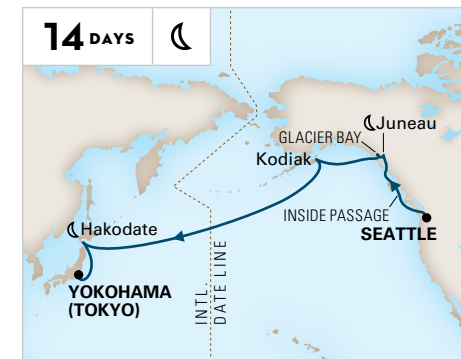

CHOOSE FROM FIVE JAPAN ITINERARIES to discover kinetic city streets, hushed temples and revered ramen spots.

EXTENDED STAYS in Shanghai, Laem Chabang (Bangkok), Singapore, Osaka and more allow extra time to explore. Marvel at Shanghai's surreal skyline on an evening walk along the Huangpu River or see Thailand's wondrous Ayutthaya, the ancient capital of Siam and a UNESCO World Heritage Site.

CLASSIC, CONTEMPORARY AND COSMOPOLITAN

Ayutthaya, Thailand

Manila, the Philippines

Tokyo, Japan

Singapore, Republic of Singapore

2022-2023 ASIA CRUISES

SHIP	CRUISE	DAYS	CRUISE FROM	CRUISE TO	DEPARTURES
Westerdam	North Pacific Crossing	14	Seattle	Yokohama (Tokyo)	2022: Sep 25
Westerdam	Japan & Russia	14	Yokohama (Tokyo)	Yokohama (Tokyo)	2022: Oct 10 2023: Apr 10
Westerdam	Japan, Taiwan & The Philippines	14	Yokohama (Tokyo)	Hong Kong	2022: Oct 24 2023: Feb 13
Westerdam	The Philippines, Malaysia & Thailand	14	Hong Kong	Singapore	2022: Nov 7 2023: Jan 2
Westerdam	Indonesian Discovery	14	Singapore	Singapore	2022: Dec 5
Westerdam	Far East Discovery	14	Singapore	Hong Kong	2022: Dec 19★ 2023: Jan 16
Westerdam	China & Japan	14	Hong Kong	Yokohama (Tokyo)	2023: Jan 30; Feb 27
Westerdam	Japan Explorer	14	Yokohama (Tokyo)	Yokohama (Tokyo)	2023: Mar 13
Westerdam	Southern Japan	14	Yokohama (Tokyo)	Yokohama (Tokyo)	2023: Mar 27
Westerdam	North Pacific Crossing	14	Yokohama (Tokyo)	Seattle	2023: Apr 24

★ Celebrate the holidays on these sailings.

🚢 These Collectors' Voyages combine two back-to-back itineraries to give you a more in-depth experience for an incredible value.

NORTH PACIFIC CROSSING

SEATTLE TO YOKOHAMA (TOKYO)