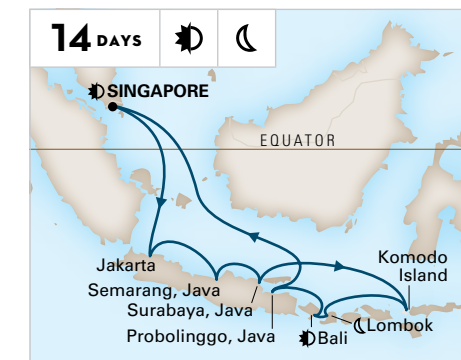

★ Celebrate the holidays on these sailings.

🚢 These Collectors' Voyages combine two back-to-back itineraries to give you a more in-depth experience for an incredible value.

NORTH PACIFIC CROSSING

SEATTLE TO YOKOHAMA (TOKYO)

Westerdam
2022: Sep 25

Note: This sailing is 15 calendar days in length.

JAPAN & RUSSIA

ROUNDTRIP YOKOHAMA (TOKYO)

Westerdam
2022: Oct 10

JAPAN, TAIWAN & THE PHILIPPINES

YOKOHAMA (TOKYO) TO HONG KONG

Westerdam
2022: Oct 24
2023: Feb 13♦

♦ This cruise visits Ishigaki in lieu of Miyakojima; see hollandamerica.com for details.

THE PHILIPPINES, MALAYSIA & THAILAND

HONG KONG TO SINGAPORE

Westerdam
2022: Nov 7
2023: Jan 2

INDONESIAN DISCOVERY

ROUNDTRIP SINGAPORE

SOUTHERN JAPAN
ROUNDTRIP YOKOHAMA (TOKYO)
 Westerdam
 2023: Mar 27

JAPAN & RUSSIA
ROUNDTRIP YOKOHAMA (TOKYO)
 Westerdam
 2023: Apr 10

NORTH PACIFIC CROSSING
YOKOHAMA (TOKYO) TO SEATTLE
 Westerdam
 2023: Apr 24
 Note: This sailing is 13 calendar days in length.