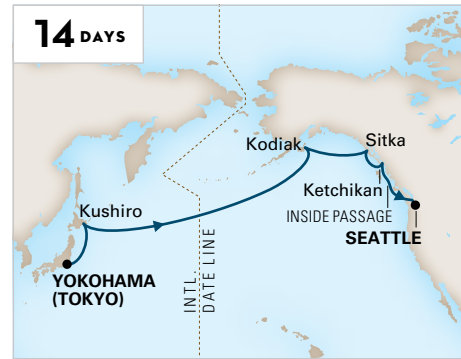

♦ This cruise visits Ishigaki in lieu of Miyakojima; see hollandamerica.com for details.

THE PHILIPPINES, MALAYSIA & THAILAND

HONG KONG TO SINGAPORE

Westerdam
2022: Nov 7
2023: Jan 2

INDONESIAN DISCOVERY

ROUNDTRIP SINGAPORE

Westerdam
2022: Dec 5

🌙 **Evening Stay.** Departure between 10:00pm and Midnight.
🌅 **Extended Stay.** Departure leaving the next calendar day.

For the most up-to-date details and fares see hollandamerica.com.

FAR EAST DISCOVERY

SINGAPORE TO HONG KONG

Westerdam
2022: Dec 19★
2023: Jan 16

★ Celebrate the holidays on this sailing.

CHINA & JAPAN
HONG KONG TO YOKOHAMA (TOKYO)
 Westerdam
 2023: Jan 30; Feb 27

JAPAN EXPLORER
ROUNDTRIP YOKOHAMA (TOKYO)
 Westerdam
 2023: Mar 13

SOUTHERN JAPAN
ROUNDTRIP YOKOHAMA (TOKYO)
 Westerdam
 2023: Mar 27

JAPAN & RUSSIA
ROUNDTRIP YOKOHAMA (TOKYO)
 Westerdam
 2023: Apr 10

NORTH PACIFIC CROSSING
YOKOHAMA (TOKYO) TO SEATTLE
 Westerdam
 2023: Apr 24
 Note: This sailing is 13 calendar days in length.