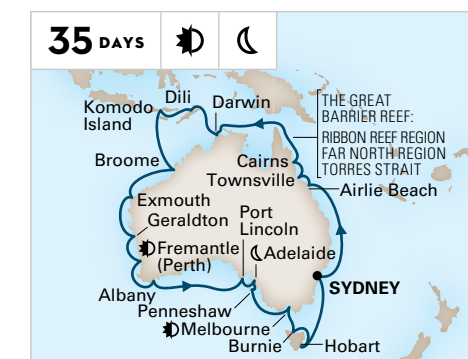

* Celebrate the holidays on this sailing.

 These Collectors' Voyages combine two back-to-back itineraries to give you a more in-depth experience for an incredible value.

TALES OF THE SOUTH PACIFIC

VANCOUVER TO SAN DIEGO OR
ROUNDTRIP SAN DIEGO

Zuiderdam

2022: Sep 28 50-Day Vancouver to San Diego
Oct 3 45-Day Roundtrip San Diego

SOUTH PACIFIC CROSSING

SAN DIEGO TO SYDNEY

Noordam

2022: Oct 8

Note: This sailing is 35 calendar days in length.

AUSTRALIA CIRCUMNAVIGATION

ROUNDTRIP SYDNEY

Noordam

2022: Nov 12

NEW ZEALAND DISCOVERY HOLIDAY

ROUNDTRIP SYDNEY

Noordam

2022: Dec 17*

* Celebrate the holidays on this sailing.

For the most up-to-date details and fares see hollandamerica.com.

Bora-Bora, French Polynesia

Burnie, Tasmania, Australia

New Zealand

AUSTRALIA & NEW ZEALAND

AUCKLAND TO SYDNEY

Noordam
2023: Jan 27

AUSTRALIA & NEW ZEALAND