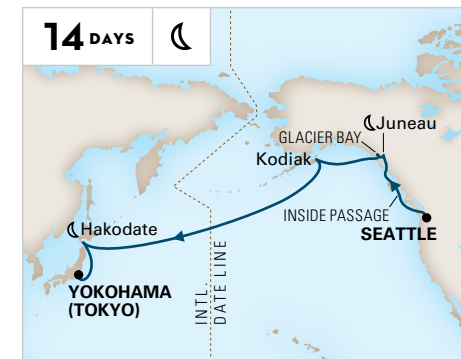

CHOOSE FROM FIVE JAPAN ITINERARIES to discover kinetic city streets, hushed temples and revered ramen spots.

EXTENDED STAYS in Shanghai, Laem Chabang (Bangkok), Singapore, Osaka and more allow extra time to explore. Marvel at Shanghai's surreal skyline on an evening walk along the Huangpu River or see Thailand's wondrous Ayutthaya, the ancient capital of Siam and a UNESCO World Heritage Site.

CLASSIC, CONTEMPORARY AND COSMOPOLITAN

Ayutthaya, Thailand

Manila, the Philippines

Tokyo, Japan

Singapore, Republic of Singapore

2022-2023 ASIA CRUISES

SHIP	CRUISE	DAYS	CRUISE FROM	CRUISE TO	DEPARTURES
Westerdam	North Pacific Crossing	14	Seattle	Yokohama (Tokyo)	2022: Sep 25
Westerdam	Japan & Russia	14	Yokohama (Tokyo)	Yokohama (Tokyo)	2022: Oct 10 2023: Apr 10
Westerdam	Japan, Taiwan & The Philippines	14	Yokohama (Tokyo)	Hong Kong	2022: Oct 24 2023: Feb 13
Westerdam	The Philippines, Malaysia & Thailand	14	Hong Kong	Singapore	2022: Nov 7 2023: Jan 2
Westerdam	Indonesian Discovery	14	Singapore	Singapore	2022: Dec 5
Westerdam	Far East Discovery	14	Singapore	Hong Kong	2022: Dec 19★ 2023: Jan 16
Westerdam	China & Japan	14	Hong Kong	Yokohama (Tokyo)	2023: Jan 30; Feb 27
Westerdam	Japan Explorer	14	Yokohama (Tokyo)	Yokohama (Tokyo)	2023: Mar 13
Westerdam	Southern Japan	14	Yokohama (Tokyo)	Yokohama (Tokyo)	2023: Mar 27
Westerdam	North Pacific Crossing	14	Yokohama (Tokyo)	Seattle	2023: Apr 24

★ Celebrate the holidays on these sailings.

🚢 These Collectors' Voyages combine two back-to-back itineraries to give you a more in-depth experience for an incredible value.

NORTH PACIFIC CROSSING

SEATTLE TO YOKOHAMA (TOKYO)

Westerdam
2022: Sep 25

Note: This sailing is 15 calendar days in length.

JAPAN & RUSSIA

ROUNDTRIP YOKOHAMA (TOKYO)

Westerdam
2022: Oct 10

JAPAN, TAIWAN & THE PHILIPPINES

YOKOHAMA (TOKYO) TO HONG KONG

Westerdam
2022: Oct 24
2023: Feb 13♦