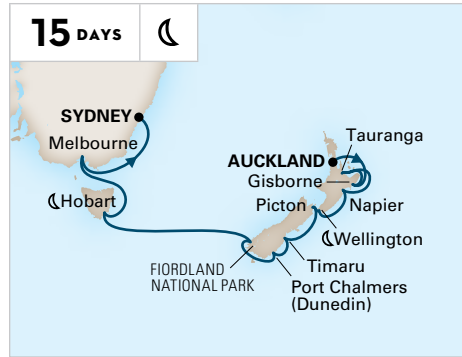

AUSTRALIA & NEW ZEALAND

SYDNEY TO AUCKLAND

Noordam

2023: Jan 14

Note: Milford Sound is a service call exclusively for shore excursions. Guests are not able to disembark for general shore leave.

 **Evening Stay.** Departure between 10:00pm and Midnight.
 **Extended Stay.** Departure leaving the next calendar day.

For the most up-to-date details and fares see hollandamerica.com.

Bora-Bora, French Polynesia

Burnie, Tasmania, Australia

New Zealand

AUSTRALIA & NEW ZEALAND

AUCKLAND TO SYDNEY

Noordam
2023: Jan 27

AUSTRALIA & NEW ZEALAND

SYDNEY TO AUCKLAND

Noordam
2023: Feb 11

Note: Milford Sound is a service call exclusively for shore excursions. Guests are not able to disembark for general shore leave.

HAWAII, TAHITI & MARQUESAS

ROUNDRIP SAN DIEGO

Zuiderdam
2023: Feb 18

AUSTRALIA & NEW ZEALAND

AUCKLAND TO SYDNEY

Noordam
2023: Feb 25; Mar 25

AUSTRALIA & NEW ZEALAND

SYDNEY TO AUCKLAND

Noordam
2023: Mar 11

Note: Milford Sound is a service call exclusively for shore excursions. Guests are not able to disembark for general shore leave.