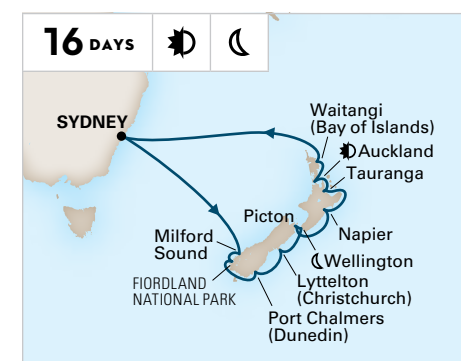

* Celebrate the holidays on this sailing.

 These Collectors' Voyages combine two back-to-back itineraries to give you a more in-depth experience for an incredible value.

TALES OF THE SOUTH PACIFIC

VANCOUVER TO SAN DIEGO OR
ROUNDTRIP SAN DIEGO

Zuiderdam

2022: Sep 28 50-Day Vancouver to San Diego
Oct 3 45-Day Roundtrip San Diego

SOUTH PACIFIC CROSSING

SAN DIEGO TO SYDNEY

Noordam

2022: Oct 8

Note: This sailing is 35 calendar days in length.

AUSTRALIA CIRCUMNAVIGATION

ROUNDTRIP SYDNEY

Noordam

2022: Nov 12

NEW ZEALAND DISCOVERY HOLIDAY

ROUNDTRIP SYDNEY

Noordam

2022: Dec 17*

* Celebrate the holidays on this sailing.

For the most up-to-date details and fares see hollandamerica.com.

Bora-Bora, French Polynesia

Burnie, Tasmania, Australia

New Zealand

AUSTRALIA & NEW ZEALAND

AUCKLAND TO SYDNEY

Noordam
2023: Jan 27

AUSTRALIA & NEW ZEALAND